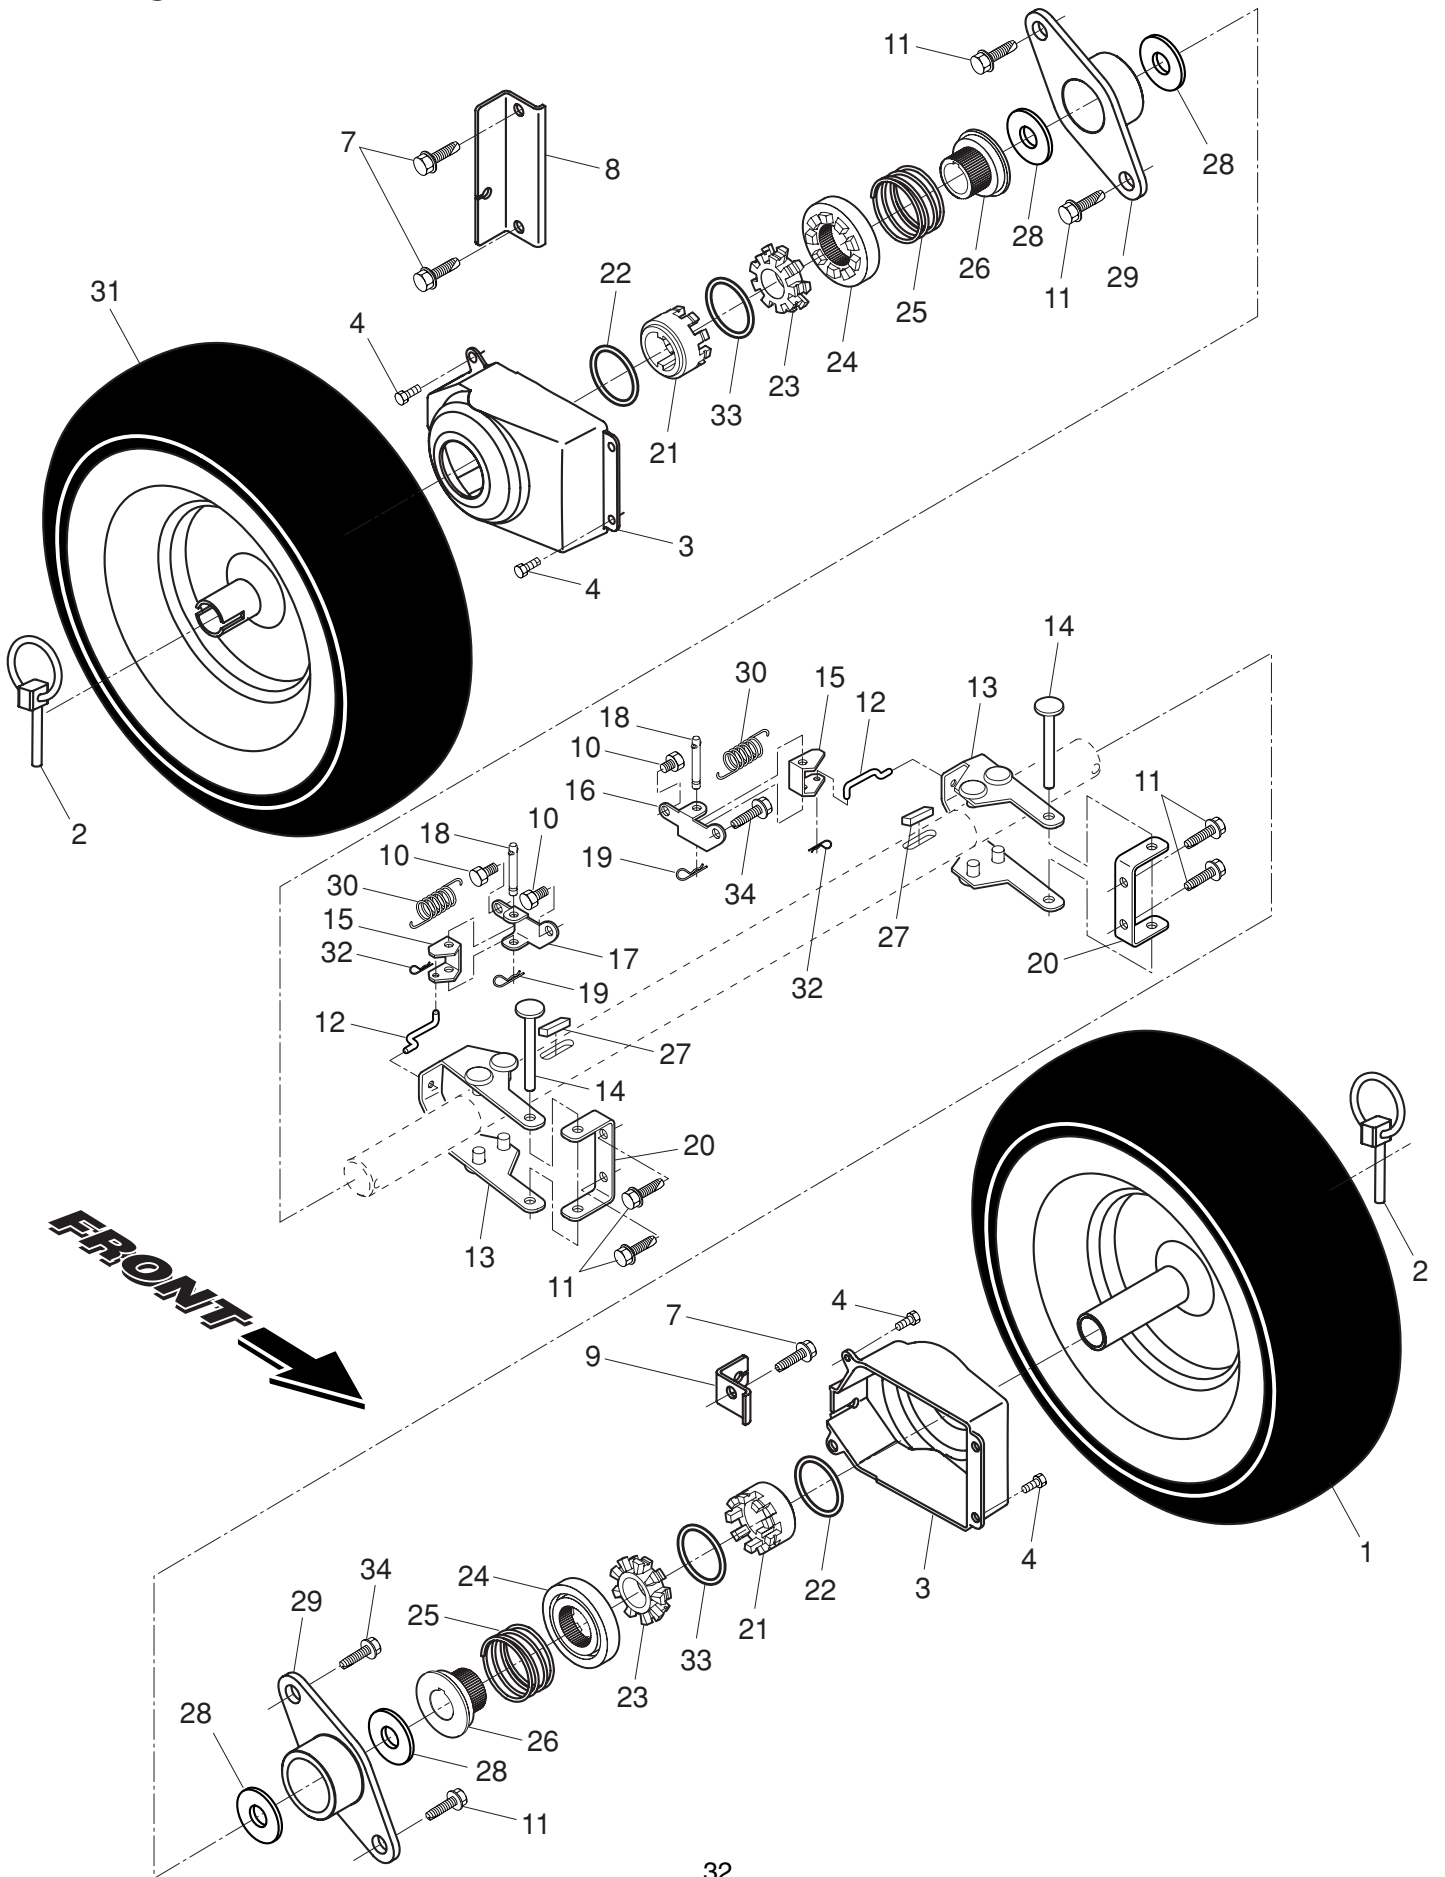

REPAIR PARTS WHEELS

SNOW THROWER - - MODEL NUMBER 944.524602

REPAIR PARTS

WHEELS

SNOW THROWER - - MODEL NUMBER 944.524602

KEY NO.	PART NO.	DESCRIPTION
1	196752X417	Wheel Assembly, 16", Power Steering, LH
2	155443	Pin, Klik 1/4
3	405161	Cover, Power Steering
4	184471	Screw, Hex Head #10-24 x 1/2
7	17000616	Capscrew, Hex Head, Flanged 3/8-16 x 1
8	185603X479	Bracket, Steering Cable, RH
9	185602X479	Bracket, Steering Cable, LH
10	17600406	Screw, Hex Head 1/4-20 x 3/8
11	198584	Screw, Hex Head 5/16-18 x 1/2
12	406057	Link, Steering Lever
13	193506X498	Yoke, Steering
14	182015	Pin, Steering Lever
15	194944X008	Bellcrank
16	194939X008	Bracket, LH Steering
17	194943X008	Bracket, RH Steering
18	181847	Pin, Steering Bellcrank
19	85179	Retainer, Hairpin
20	179148X479	Bracket, Steering
21	192126	Driver, Wheel
22	182466	Ring, Wire Retainer
23	187622	Lobe, Wheel
24	194941	Slide, Clutch
25	179139	Spring, Clutch Slide
26	194940	Lobe, Axle
27	189282	Key, Square 1/4 x .875
28	174697	Washer, Thrust (1")
29	179830	Bearing, Axle
30	193885	Spring, Return, Steering Latch
31	196753X417	Wheel Assembly, 16", Power Steering, RH
32	700279	Clip, Retainer
33	12000045	Ring, Retaining
34	146315	Screw, Hex Head, Tapping 5/16-18 x 5/8

NOTE: All component dimensions given in U.S. inches. 1 inch = 25.4 mm
IMPORTANT: Use only Original Equipment Manufacturer (O.E.M.) replacement parts.
Failure to do so could be hazardous, damage your snow thrower and void your warranty.