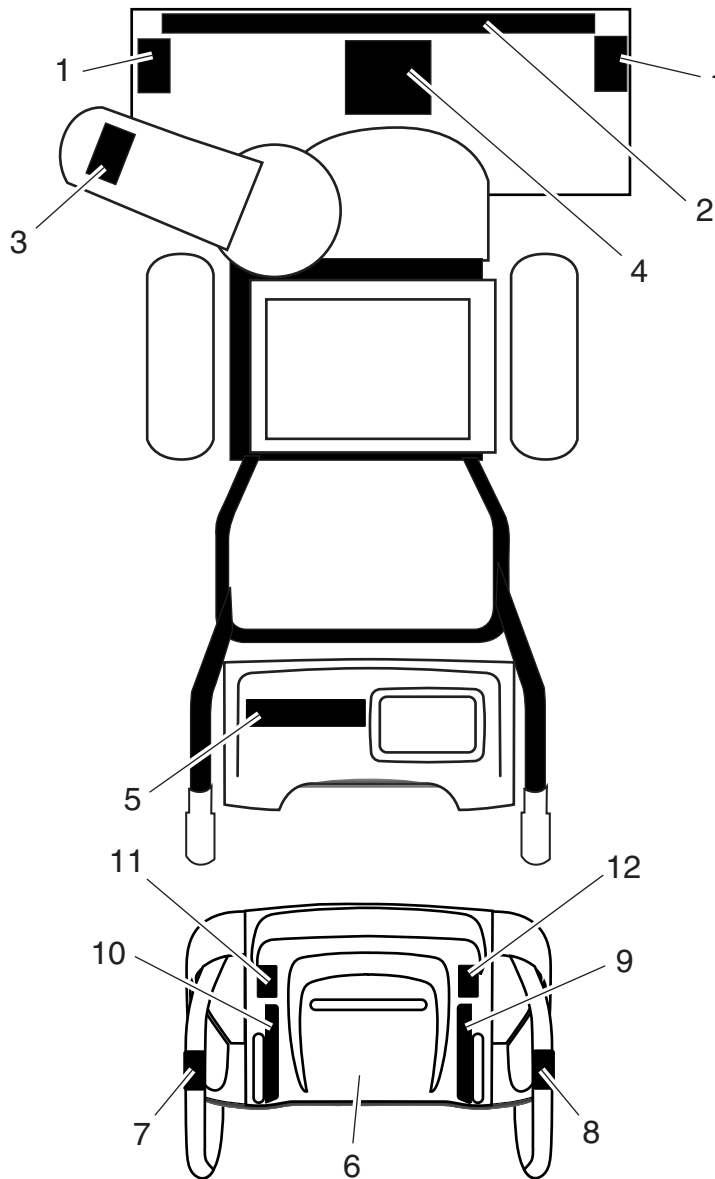

**REPAIR PARTS
DECALS**

SNOW THROWER - - MODEL NUMBER 944.524602

KEY NO.	PART NO.	DESCRIPTION
1	181037	Decal, Danger
2	192175	Decal, Craftsman, 11.5HP/30"
3	181035	Decal, Danger, Deflector
4	181042	Decal, Danger
5	183876	Decal, Craftsman
6	181033	Decal, Instruction
7	155798	Decal, Traction Lever
8	155800	Decal, Auger Lever
9	181039	Decal, Speed Control
10	183730	Decal, Remote Deflector
11	183907	Decal, LH Trigger
12	183905	Decal, RH Trigger
--	407798	Owner's Manual, English
--	407800	Owner's Manual, French

NOTE: All component dimensions given in U.S. inches. 1 inch = 25.4 mm
IMPORTANT: Use only Original Equipment Manufacturer (O.E.M.) replacement parts.
Failure to do so could be hazardous, damage your snow thrower and void your warranty.