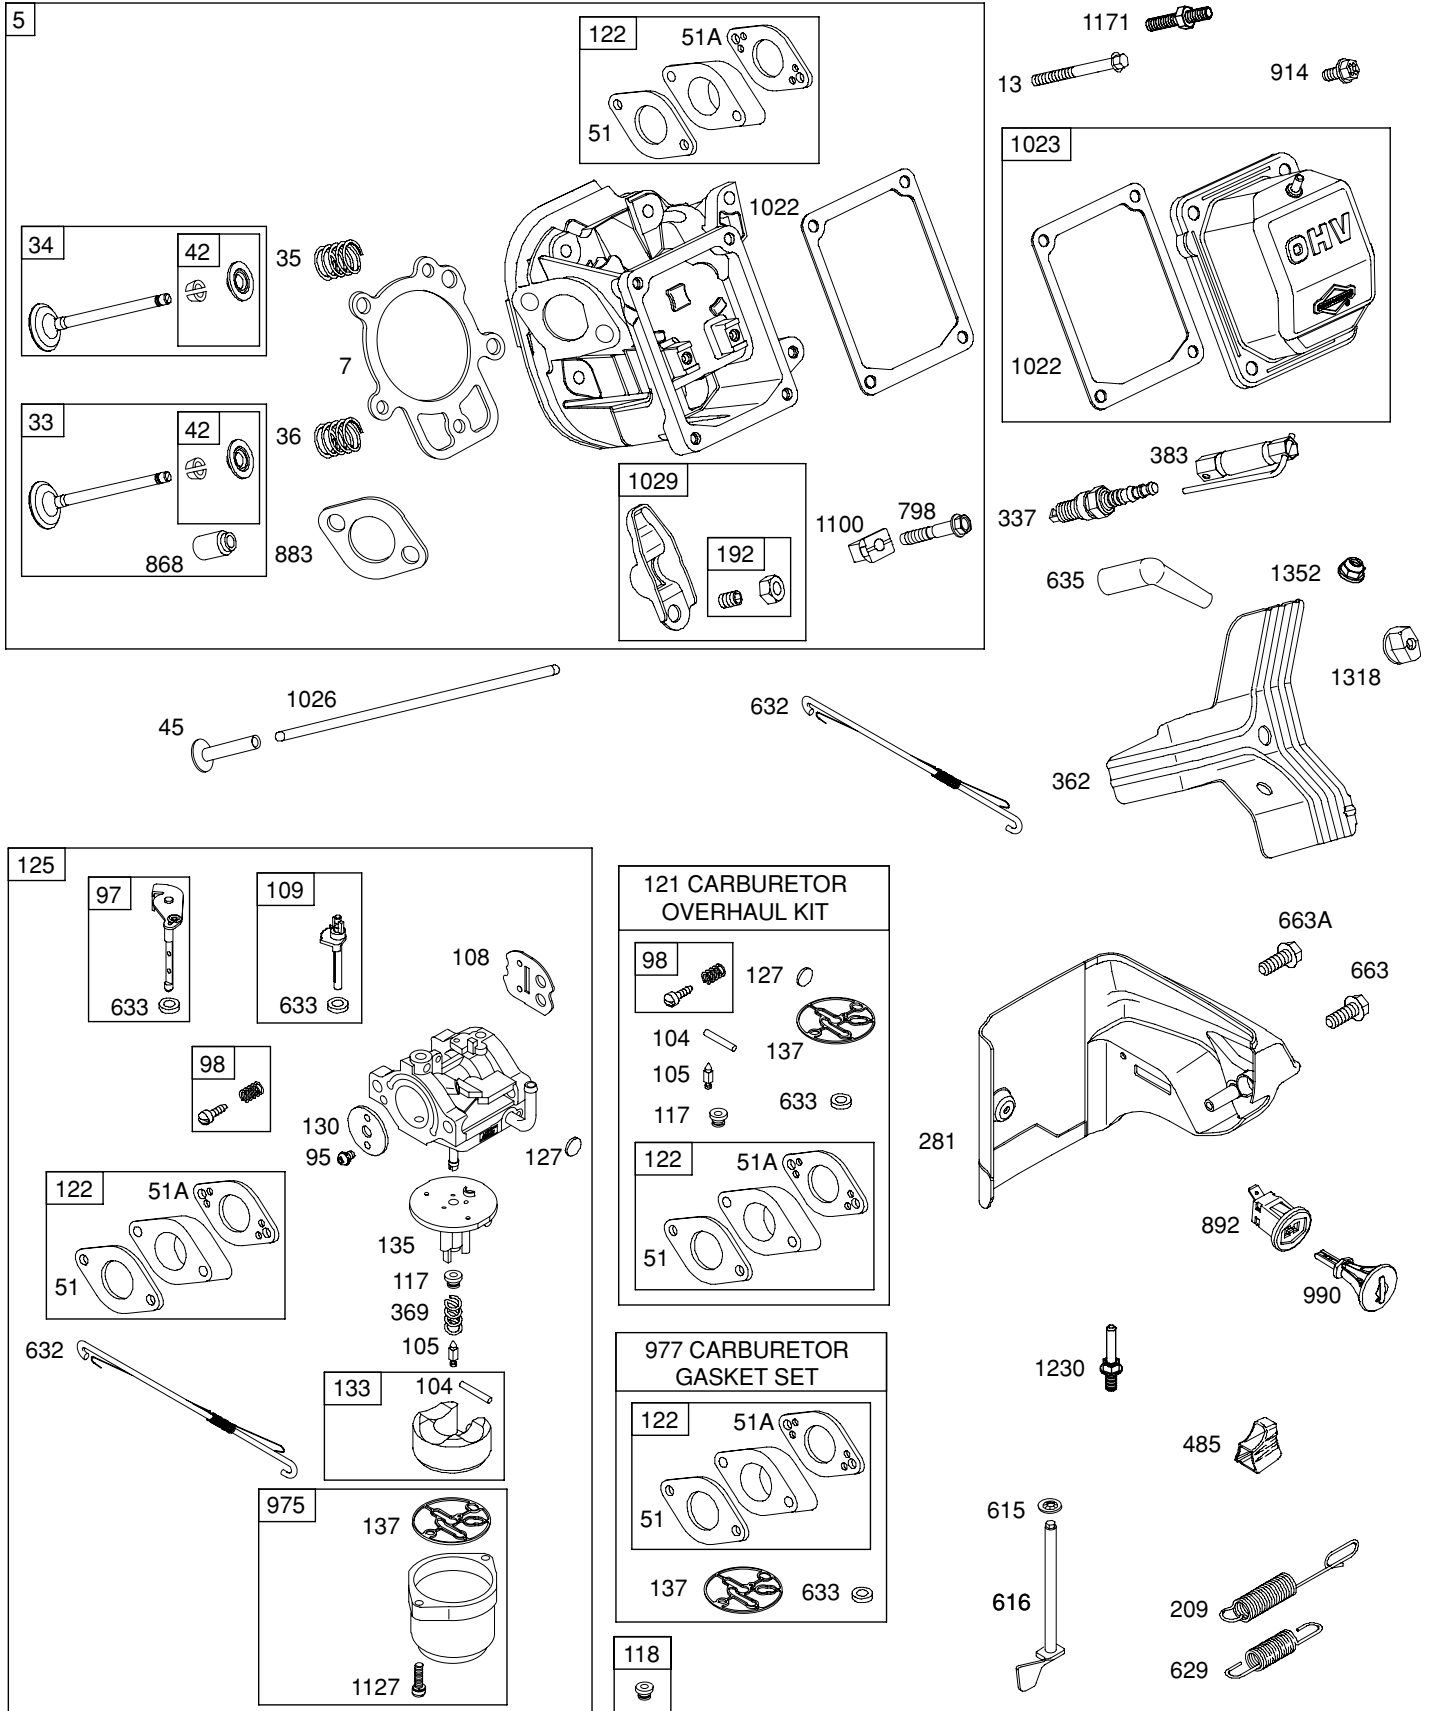

**NOTE:** All component dimensions given in U.S. inches. 1 inch = 25.4 mm  
**IMPORTANT:** Use only Original Equipment Manufacturer (O.E.M.) replacement parts.  
 Failure to do so could be hazardous, damage your snow thrower and void your warranty.

**REPAIR PARTS  
DECALS**

**SNOW THROWER - - MODEL NUMBER 944.524602**

KEY NO.	PART NO.	DESCRIPTION
1	181037	Decal, Danger
2	192175	Decal, Craftsman, 11.5HP/30"
3	181035	Decal, Danger, Deflector
4	181042	Decal, Danger
5	183876	Decal, Craftsman
6	181033	Decal, Instruction
7	155798	Decal, Traction Lever
8	155800	Decal, Auger Lever
9	181039	Decal, Speed Control
10	183730	Decal, Remote Deflector
11	183907	Decal, LH Trigger
12	183905	Decal, RH Trigger
--	407798	Owner's Manual, English
--	407800	Owner's Manual, French