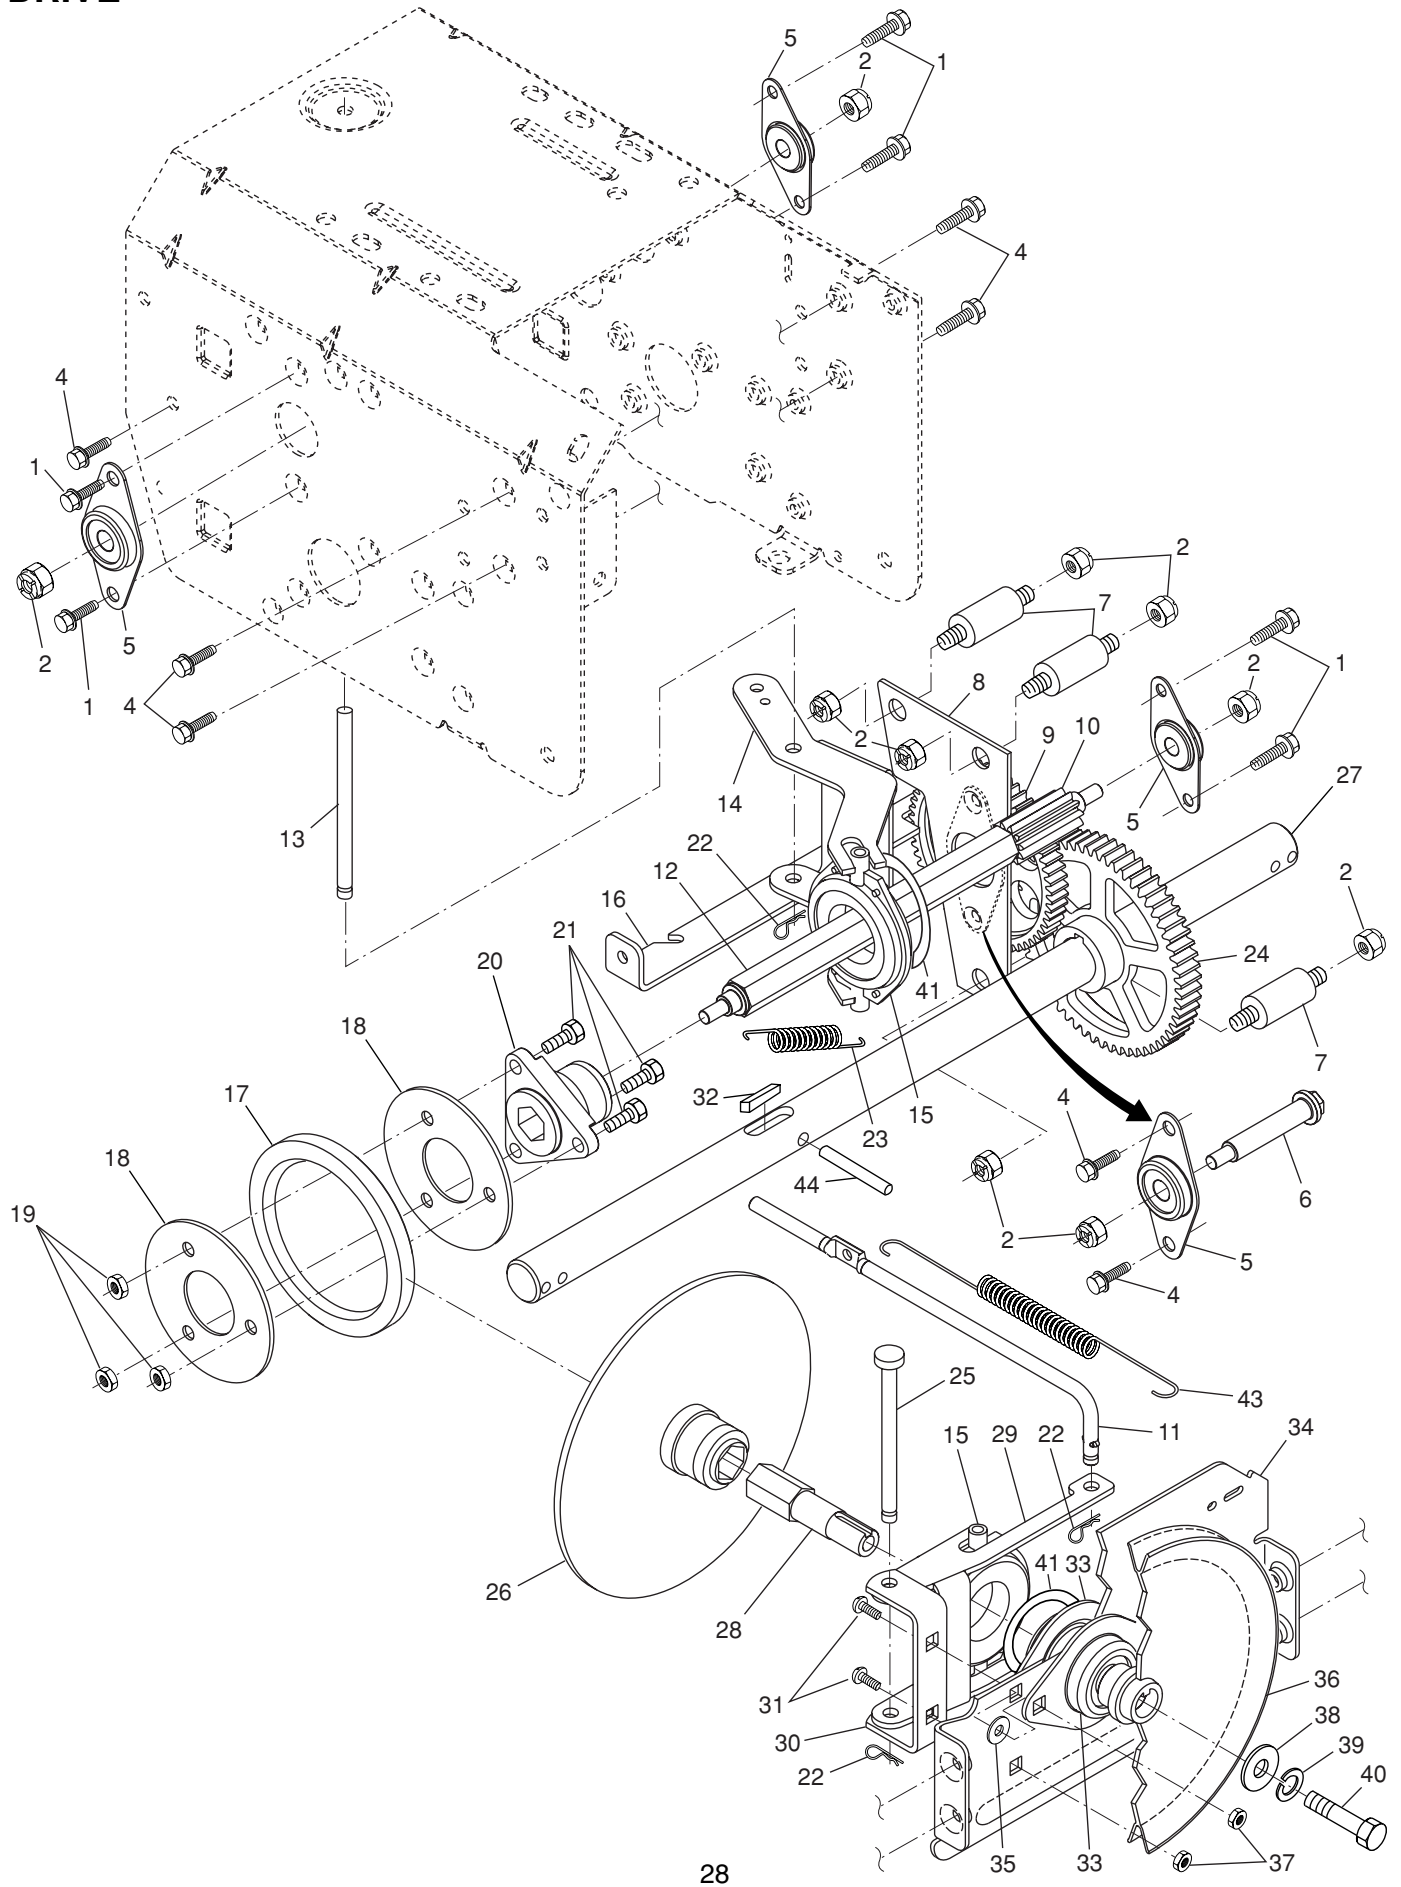

REPAIR PARTS

SNOW THROWER - - MODEL NUMBER 944.524602

DRIVE

**REPAIR PARTS
DRIVE**

SNOW THROWER - - MODEL NUMBER 944.524602

KEY NO.	PART NO.	DESCRIPTION
1	198584	Screw, Hex Head 5/16-18 x 3/4
2	751153	Nut, Lock 5/16-18
4	198584	Screw, Hex Head 5/16-18 x 1/2
5	180017	Bearing, Flange
6	180134	Shaft, Auxiliary
7	179270	Spacer, Plate
8	192616X479	Plate, Auxiliary
9	180082	Gear, Intermediate (12/58)
10	180065	Gear, Pinion
11	187714	Rod, Clutch
12	180066	Shaft, Long, Hex
13	178807	Pin, Pivot
14	178619X479	Lever, Shifter / Wheel
15	175344	Trunnion Bearing Assembly
16	186951X479	Bracket, Pivot, Shifter
17	179831	Ring, Rubber Wheel
18	198176X479	Plate, Rubber Wheel
19	73930500	Nut, Lock 5/16-18
20	178613	Hub, Rubber Wheel
21	74760514	Screw, Hex Head 5/16-18 x 7/8
22	85179	Retainer, Hairpin
23	180135	Spring, Bias
24	180081	Gear, Axle (58 Teeth)
25	178695	Pin, Pivot Lever
26	197763	Plate Assembly, Drive
27	404307	Shaft, Axle
28	197764	Shaft, Short Hex
29	175350X479	Lever, Shifter Plate
30	175349X479	Bracket, Shifter Support
31	72270505	Bolt, Carriage 5/16-18 x 5/8
32	189282	Key, Square
33	188909	Bearing, Flange
34	175338X479	Plate, Drive Mounting
35	182504	Spacer, Bearing
36	191080	Pulley, Traction Drive
37	198541	Nut, Lock 5/16-18
38	19111507	Washer, Flat
39	10040500	Washer, Lock 5/16
40	74950512	Screw, Hex Head 5/16-18 x 3/4
41	12000012	Ring, Retaining
43	179095	Spring, Return
44	9465M	Pin, Roll

NOTE: All component dimensions given in U.S. inches. 1 inch = 25.4 mm
IMPORTANT: Use only Original Equipment Manufacturer (O.E.M.) replacement parts.
Failure to do so could be hazardous, damage your snow thrower and void your warranty.