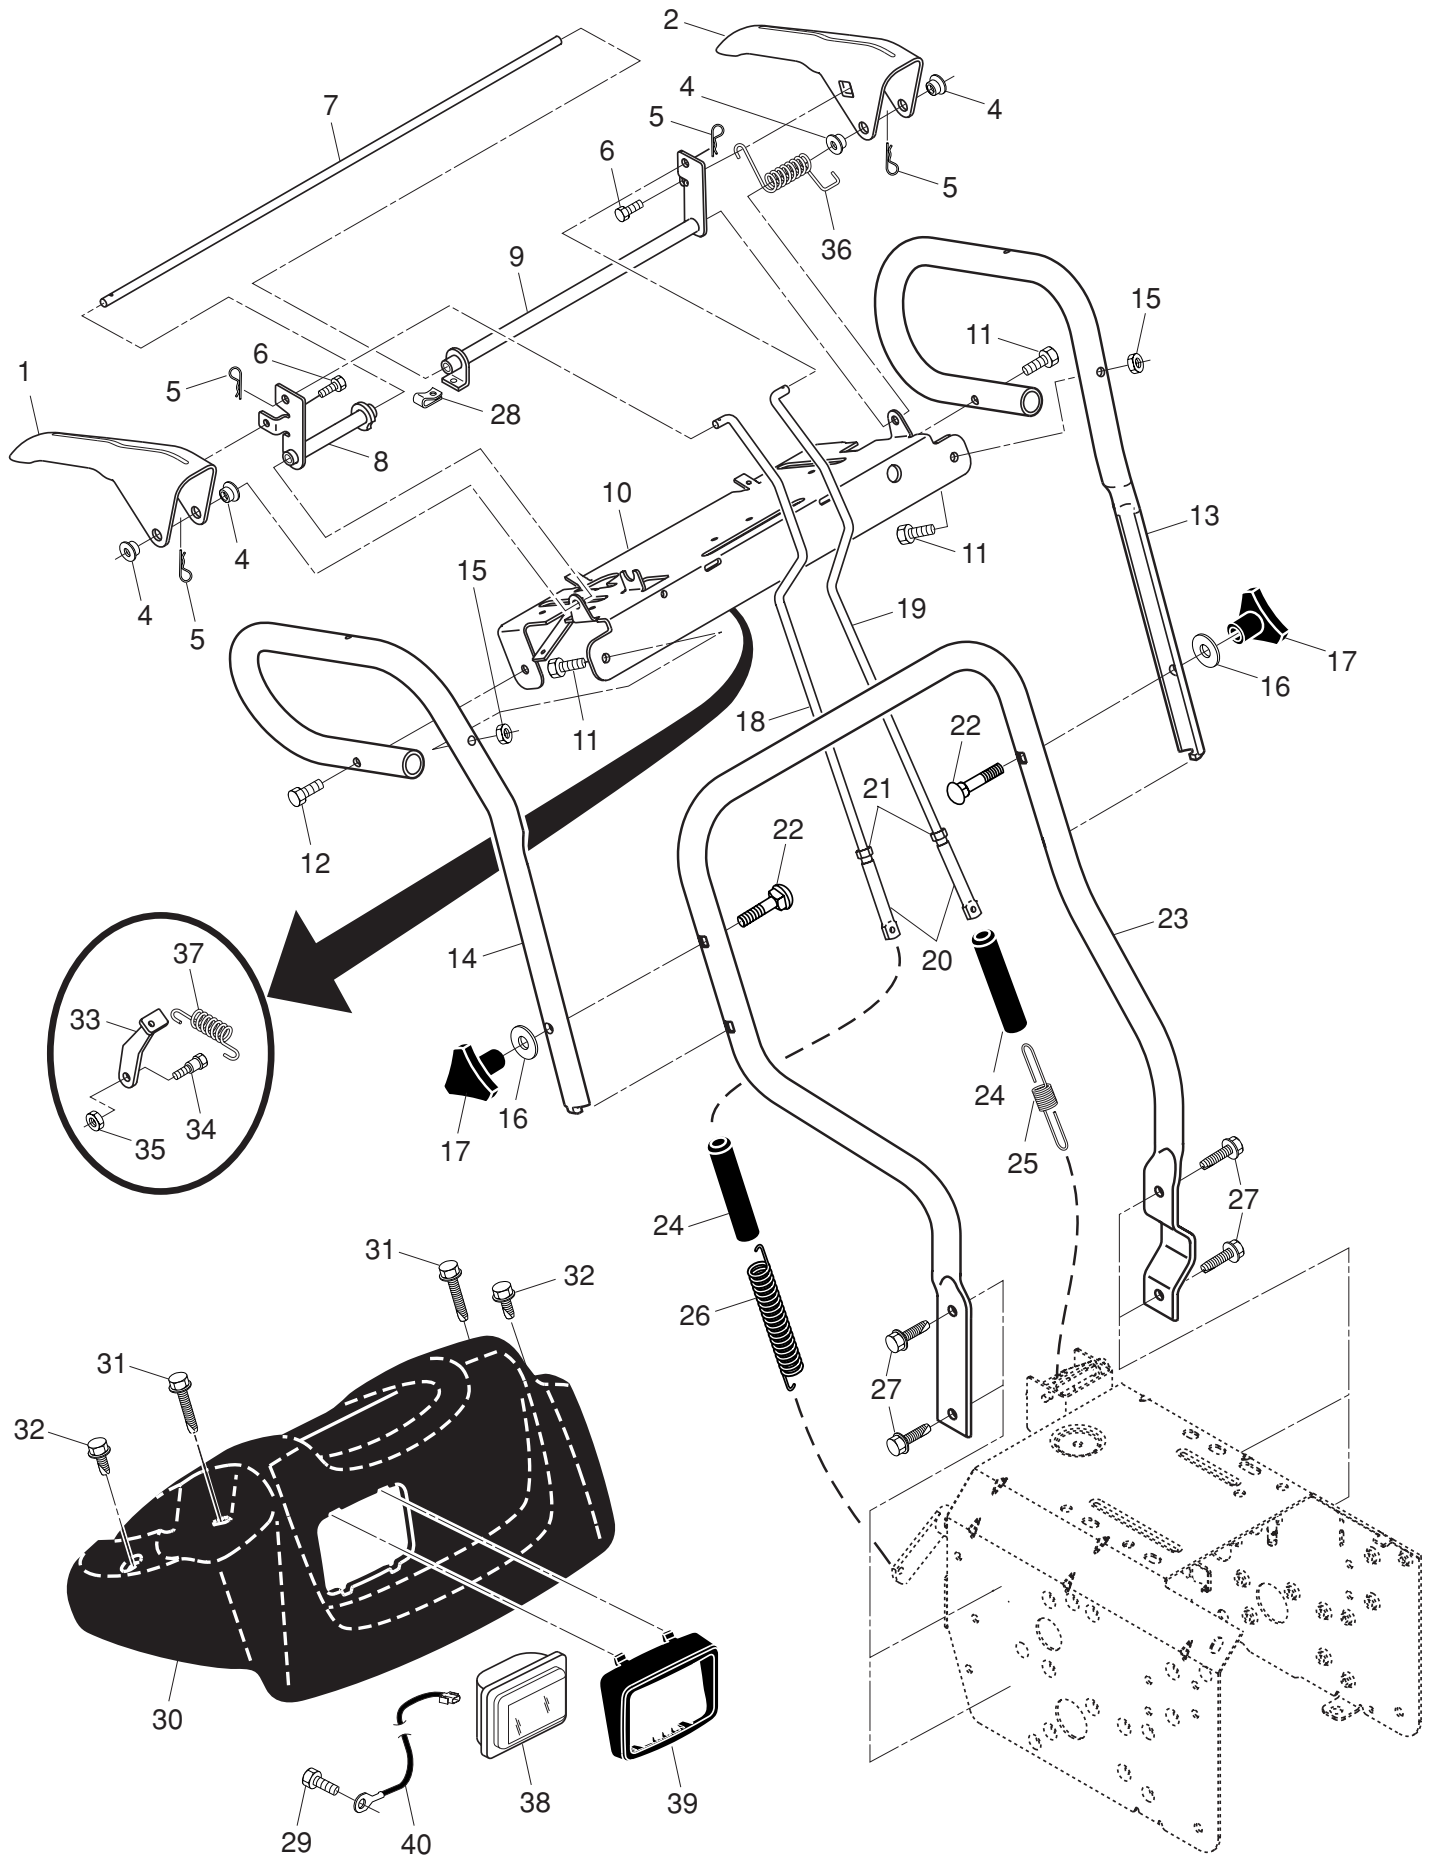

REPAIR PARTS HANDLES

SNOW THROWER - - MODEL NUMBER 944.524602

REPAIR PARTS HANDLES

SNOW THROWER - - MODEL NUMBER 944.524602

KEY NO.	PART NO.	DESCRIPTION
1	405783X479	Lever, Auger Control, RH
2	405999X479	Lever, Traction Drive Control, LH
4	178888	Bushing, Flange
5	169675	Retainer, Hairpin
6	17060408	Screw, Hex Head 1/4-20 x 3/4
7	178652	Rod, Interlock
8	184003	Tube Assembly, Interlock, RH
9	178651	Tube Assembly, Interlock, LH
10	178645X479	Panel, Control
11	74780524	Screw, Hex Head 5/16-18 x 1-1/2
12	74780528	Screw, Hex Head 5/16-18 x 1-3/4
13	407856X479	Handle Tube, LH
14	407857X479	Handle Tube, RH
15	751153	Nut, Lock 5/16-18
16	19131316	Washer, Flat 3/8
17	178899	Knob, Handle
18	184594	Rod, Auger Control
19	193081	Rod, Traction Control
20	180428	End, Control Rod
21	73350500	Nut, Hex, Jam 5/16-18
22	72120618	Bolt, Carriage 3/8-16 x 2-1/4
23	178643X479	Handle Tube, Lower
24	180447	Sleeve, Spring
25	180926	Spring, Traction Drive
26	178669	Spring, Auger Control
27	17000616	Screw, Hex Head 3/8-16 x 1
28	180494	Clip, Panel
29	193072	Screw, Headlight Ground Wire to Blower Housing
30	182906	Console, Panel
31	175262	Screw, Hex Head, Tapping #10-24 x 1-1/4
32	184471	Screw, Hex Head, Tapping #10-24 x 1/2
33	175399X008	Latch, Interlock
34	401369	Bolt, Shoulder
35	68038	Nut, Lock 1/4-20
36	178831	Spring, Torsion, Lever
37	178658	Spring, Interlock
38	178666	Headlight, Halogen (Includes Bulb)
--	401620	Bulb, Halogen
39	178668	Bezel, Headlight
40	180964	Harness, Headlight (Halogen)

NOTE: All component dimensions given in U.S. inches. 1 inch = 25.4 mm
IMPORTANT: Use only Original Equipment Manufacturer (O.E.M.) replacement parts.
Failure to do so could be hazardous, damage your snow thrower and void your warranty.