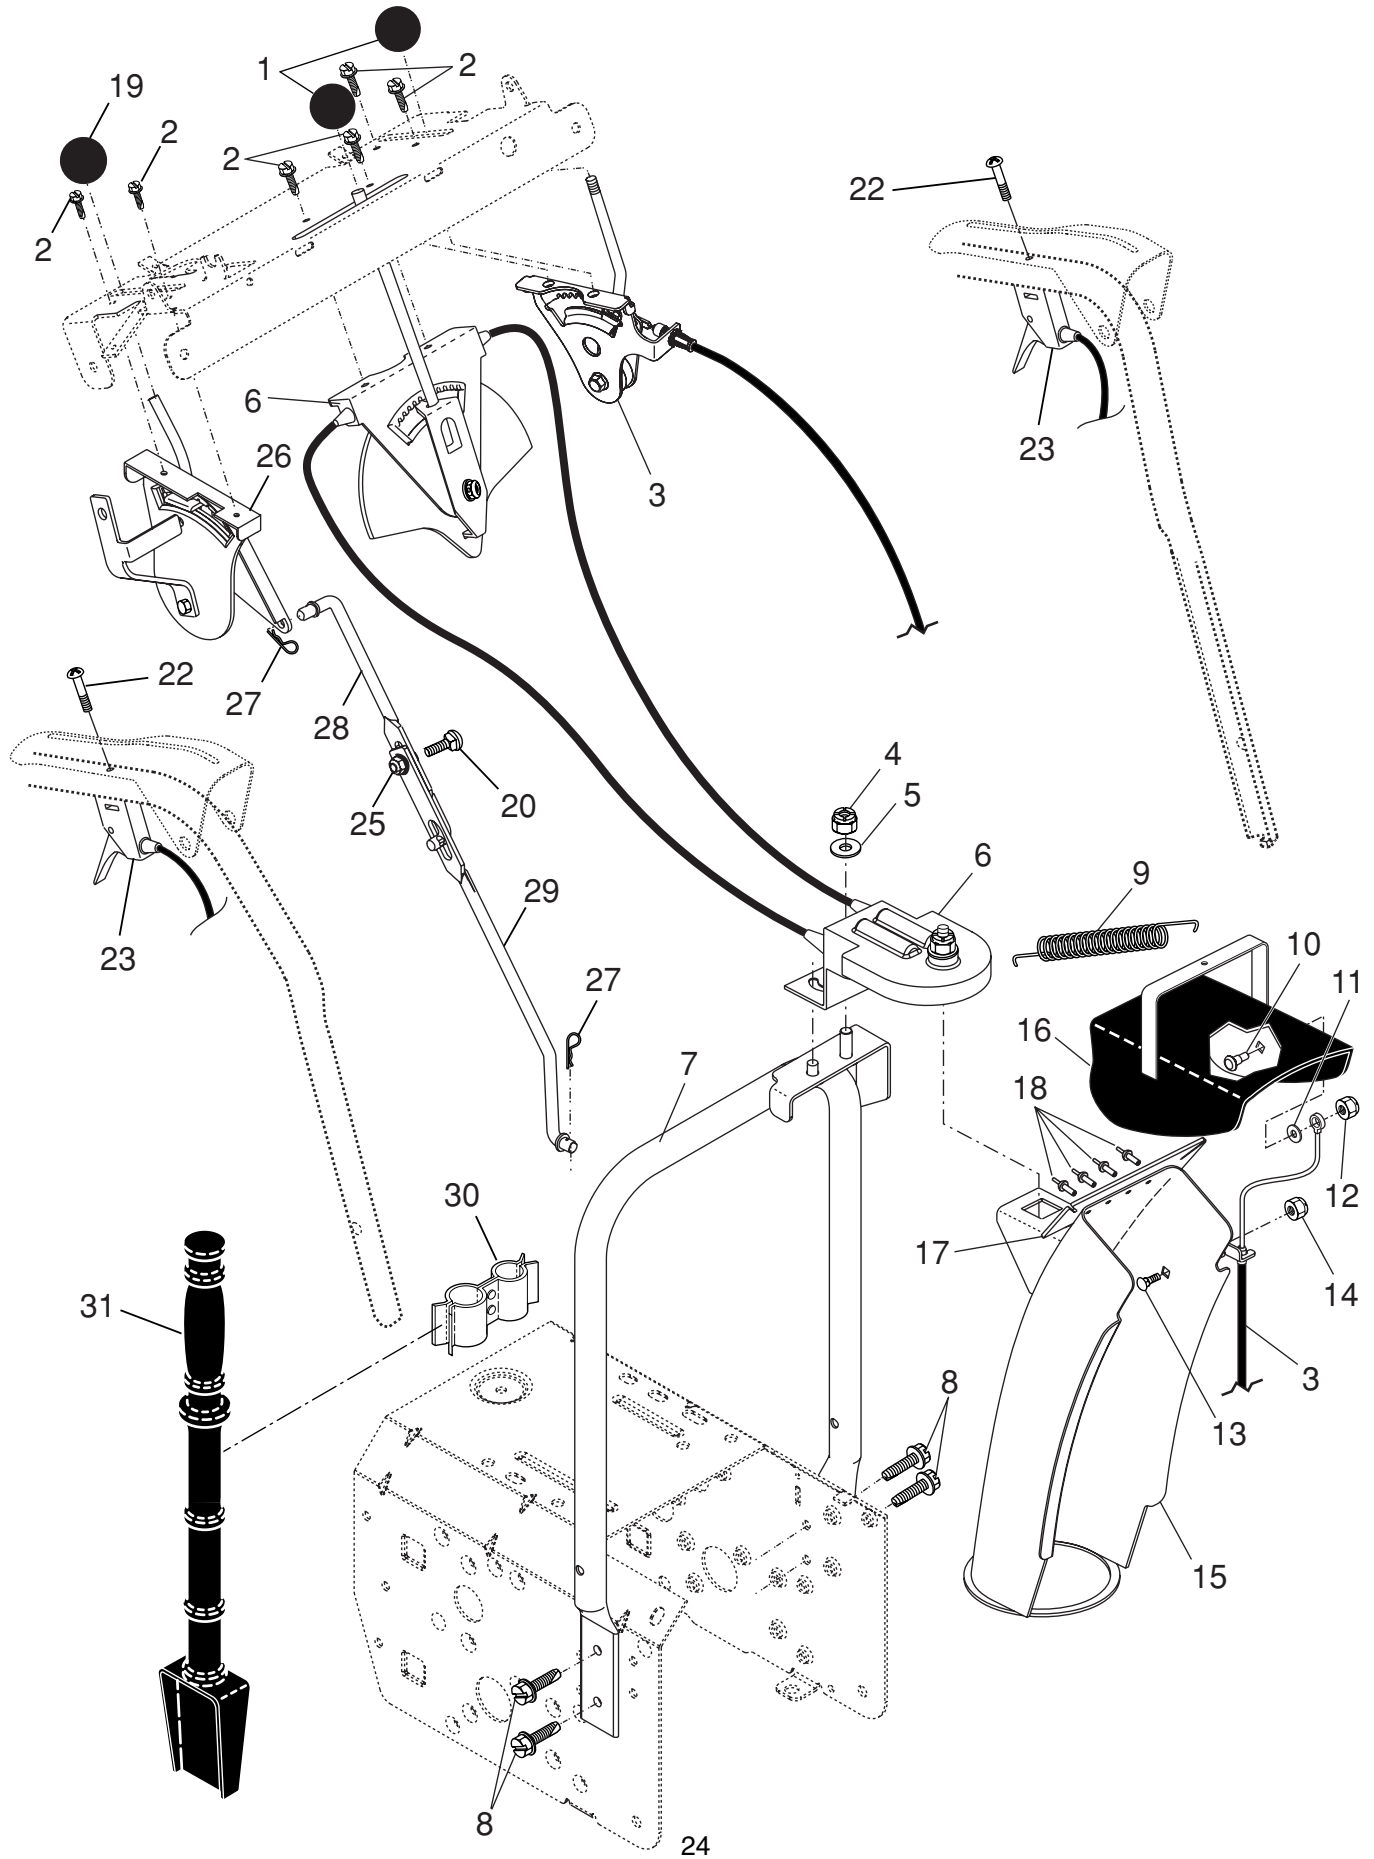

REPAIR PARTS

SNOW THROWER - - MODEL NUMBER 944.524602

CONTROL PANEL / DISCHARGE CHUTE

REPAIR PARTS

SNOW THROWER - - MODEL NUMBER 944.524602

CONTROL PANEL / DISCHARGE CHUTE

KEY NO.	PART NO.	DESCRIPTION
1	183334	Knob, Lever
2	17501010	Screw #10-24 x 5/8
3	198475	Control Assembly, Deflector
4	73800600	Nut, Lock 3/8-16
5	19131316	Washer, Flat 3/8
6	198473	Control Assembly, Chute Rotater
7	405784X479	Support, Pivot
8	150078	Screw, Hex Head 5/16-18 x 3/4
9	184505	Spring, Deflector
10	179829	Bolt, Shoulder
11	179246	Washer, Friction, Nylon
12	191730	Nut, Lock 1/4-20
13	72250505	Bolt, Carriage 5/16-18
14	751153	Nut, Lock 5/16-18
15	404770X615	Chute Assembly
16	178633X615	Deflector Assembly
17	179145	Seal, Deflector
18	128415	Rivet, Blind
19	183333	Knob, Speed Control Lever
20	72270506	Bolt, Carriage 5/16-18 x 3/4
22	74041024	Screw #10-24 x 1-1/2
23	188303	Control Assembly, Power Steering
25	198541	Nut, Lock 5/16-18
26	198474	Lever Assembly, Speed Control
27	169675	Retainer, Hairpin
28	180445	Rod, Upper, Speed Control
29	187716	Rod, Lower, Speed Control
30	192710	Clamp, Clean-Out Tool
31	192199	Tool, Clean-Out

NOTE: All component dimensions given in U.S. inches. 1 inch = 25.4 mm

IMPORTANT: Use only Original Equipment Manufacturer (O.E.M.) replacement parts. Failure to do so could be hazardous, damage your snow thrower and void your warranty.