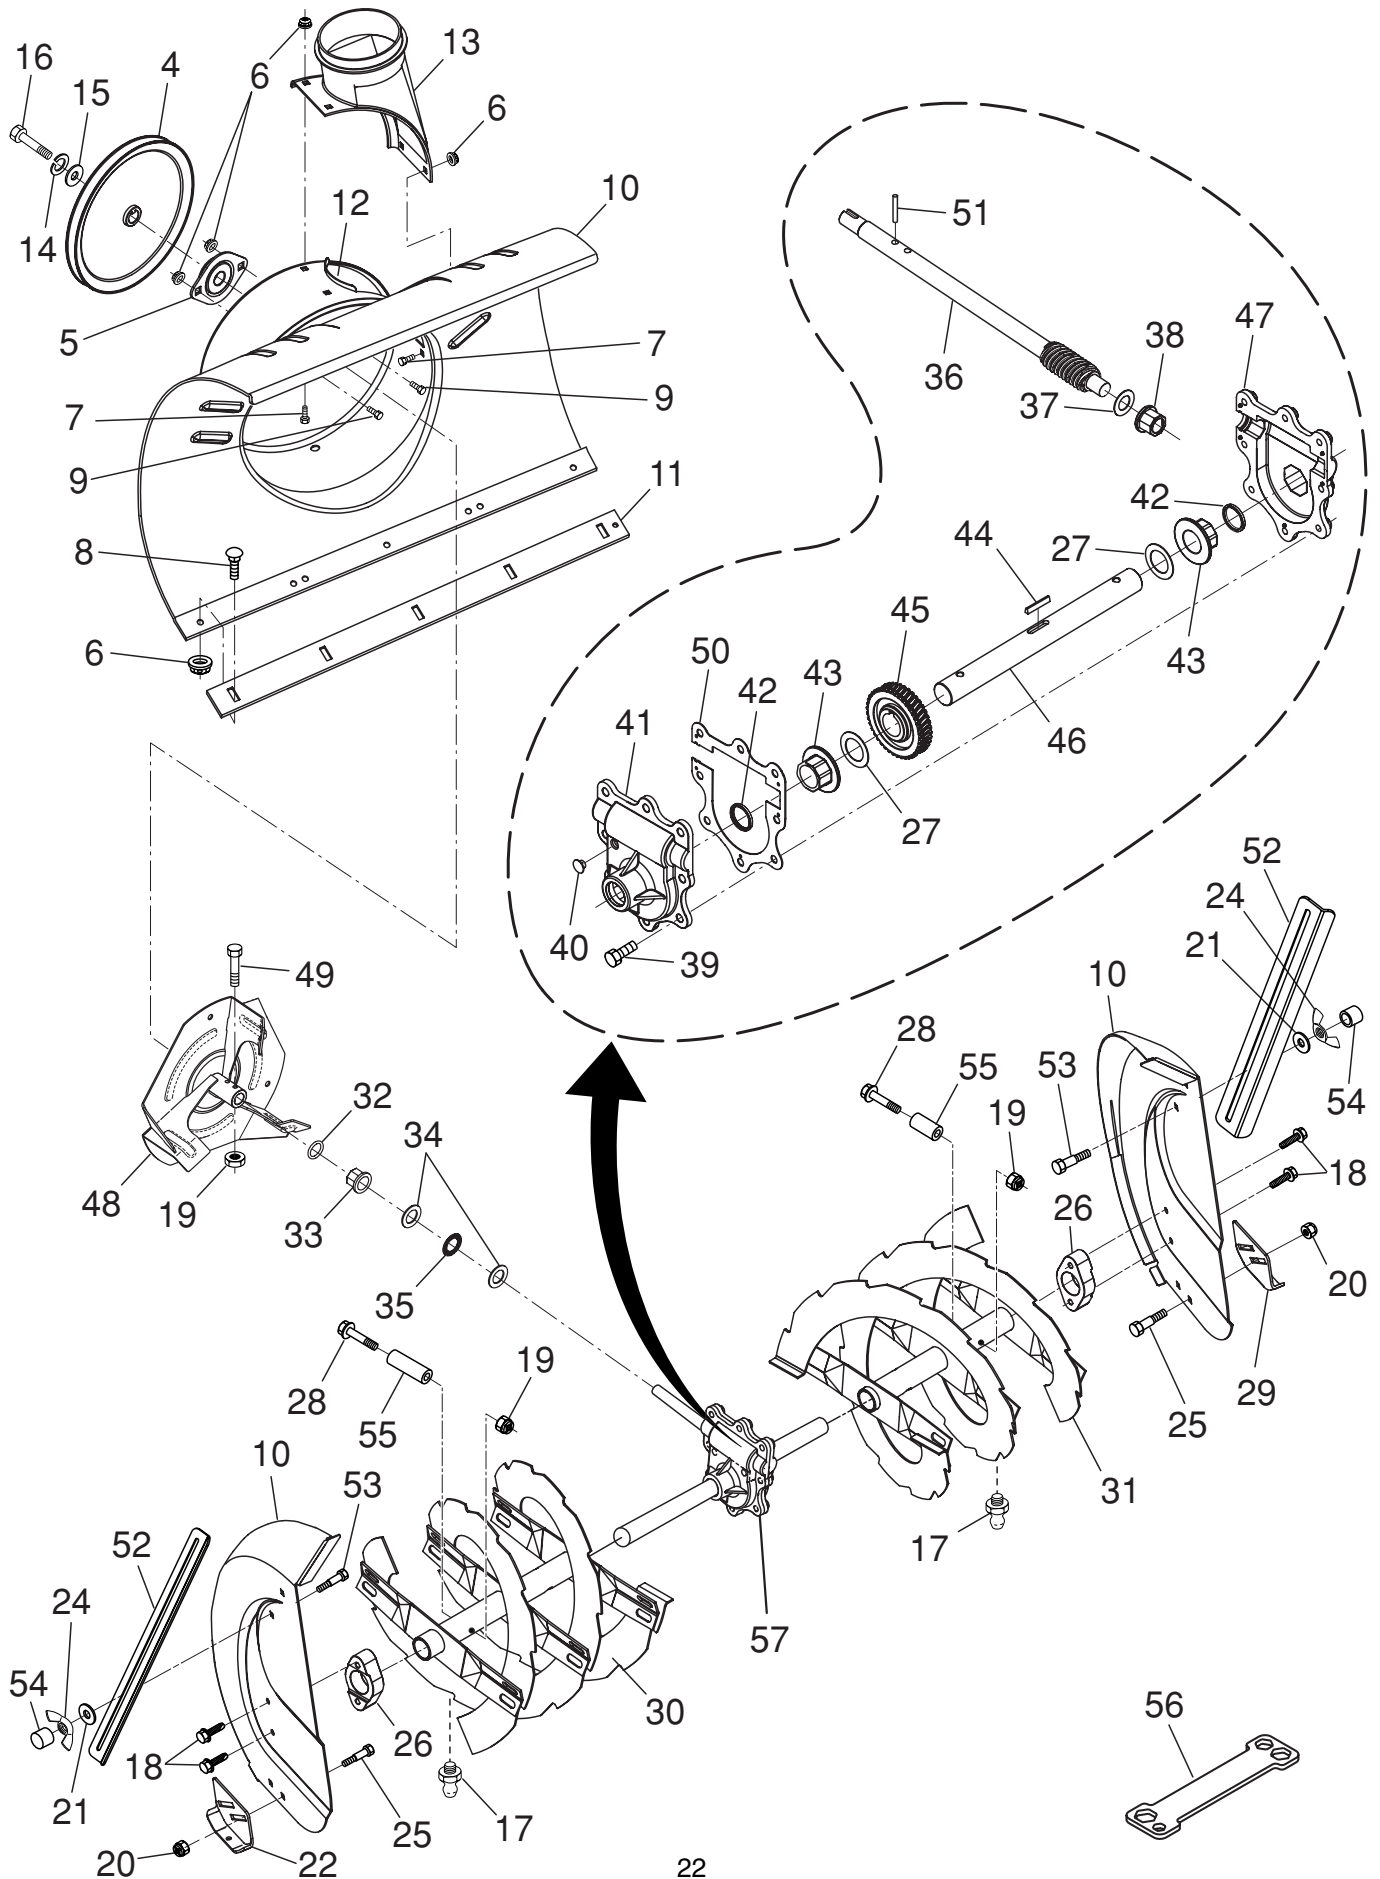

REPAIR PARTS

SNOW THROWER - - MODEL NUMBER 944.524602

AUGER HOUSING / IMPELLER ASSEMBLY

REPAIR PARTS

SNOW THROWER - - MODEL NUMBER 944.524602

AUGER HOUSING / IMPELLER ASSEMBLY

KEY NO.	PART NO.	DESCRIPTION
4	191079	Pulley, Impeller
5	188909	Bearing Assembly, Flange
6	198541	Nut, Hex Flange 5/16-18
7	180355	Bolt, Flat Head, Carriage 5/16-18 x 5/8
8	72250505	Bolt, Carriage 5/16-18
9	199879	Bolt, Hex Head
10	404927X615	Housing, Auger
11	404933X479	Bar, Scraper
12	178675X008	Bracket, Corner Discharge
13	175322	Base, Discharge Chute
14	10040500	Washer, Lock 5/16
15	19111507	Washer, Flat
16	74950512	Screw, Hex Head 5/16-18 x 3/4
17	405637	Fitting, Grease
18	179582	Screw, Hex Head 5/16 x 1
19	73800400	Nut, Hex Lock 1/4-20
20	198541	Nut, Hex Lock 5/16-18
21	401347	Washer, Flat 5/16
22	178777X479	Skid Plate, RH
25	72270506	Bolt, Carriage 5/16-18 x 3/4
26	174658	Bearing, Auger
27	174697	Washer, Thrust, 1"
28	198636	Bolt, Shear
29	174762X479	Skid Plate, LH
30	405973X479	Auger Assembly, RH
31	405972X479	Auger Assembly, LH
32	407768	O-Ring
33	407769	Bushing, Flange 3/4
34	174681	Washer, Thrust 3/4
35	174684	Bearing, Thrust 3/4
36	407757	Shaft, Impeller
37	174683	Washer, Thrust 5/8
38	407758	Bushing, Flange 5/8
39	407767	Screw, Hex Head 5/16-18 x 3/4
40	407760	Plug, Case
41	407761	Housing, Gearbox, RH
42	407770	Seal, Oil
43	407762	Bushing, Flange, 1"
44	189282	Key, Square 1/4 x 1/4 x 7/8
45	407763	Gear, Worm
46	407764	Shaft, Auger
47	407765	Housing, Gearbox, LH
48	175321X479	Impeller Assembly
49	74780426	Screw, Hex Head 1/4-20 x 1-5/8
50	407786	Gasket, Gearbox
51	7836M	Pin, Roll 3/16 x 1-1/8
52	405697X479	Bar, Drift Cutter
53	198648	Bolt, Shoulder
54	198709	Stop
55	198638	Spacer
56	180684	Multi-Wrench
57	196710	Gearbox Assembly

NOTE: All component dimensions given in U.S. inches. 1 inch = 25.4 mm

IMPORTANT: Use only Original Equipment Manufacturer (O.E.M.) replacement parts. Failure to do so could be hazardous, damage your snow thrower and void your warranty.