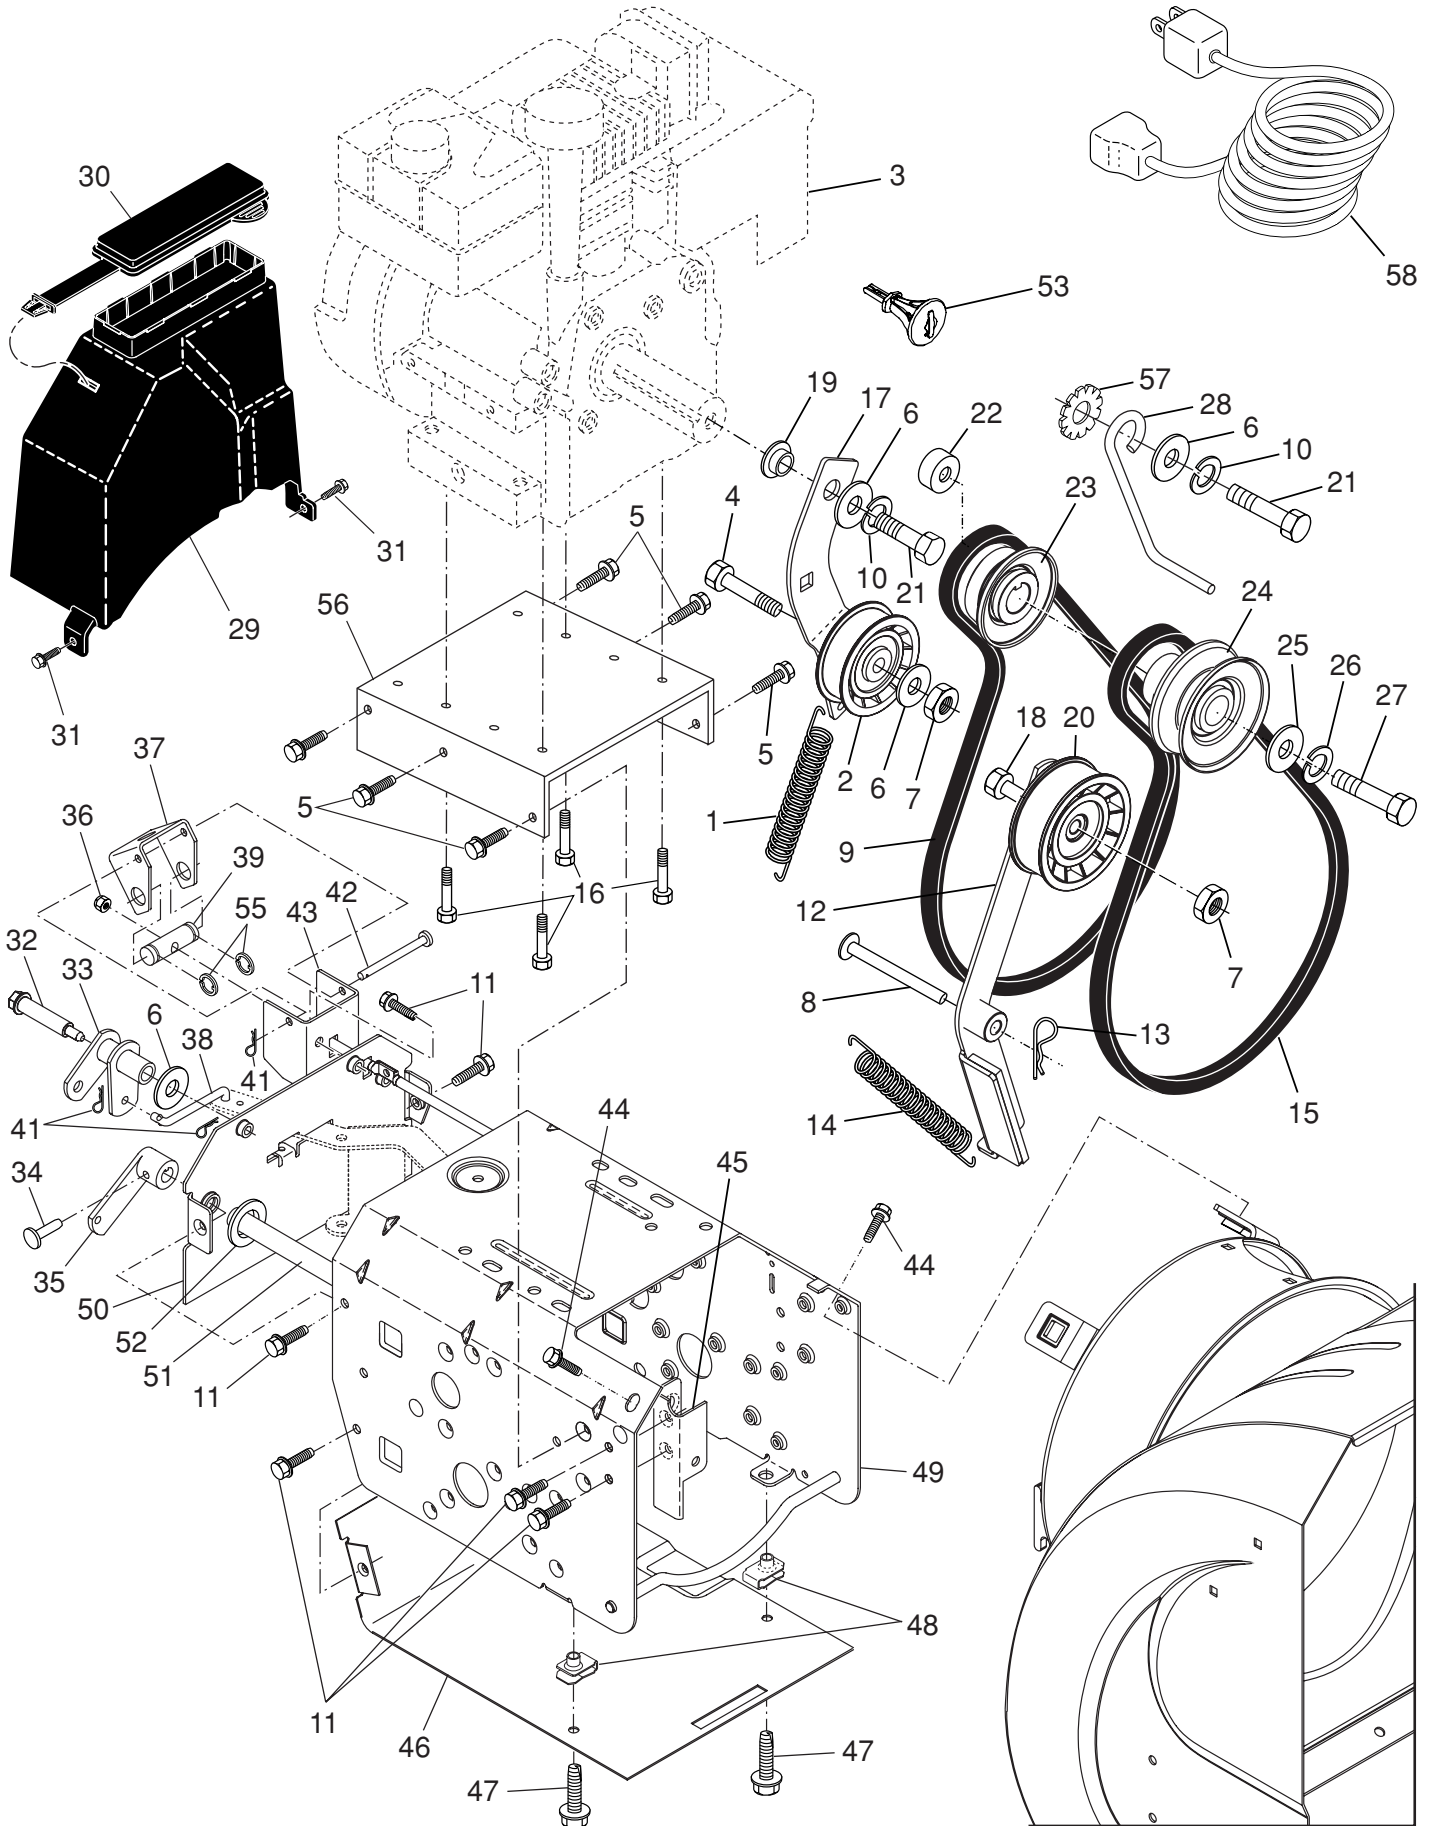

REPAIR PARTS

SNOW THROWER - - MODEL NUMBER 944.524602

CHASSIS / ENGINE / PULLEYS

REPAIR PARTS

SNOW THROWER - - MODEL NUMBER 944.524602

CHASSIS / ENGINE / PULLEYS

KEY NO.	PART NO.	DESCRIPTION	KEY NO.	PART NO.	DESCRIPTION
1	181044	Spring, Traction Idler	28	155452	Guide, Belt
2	180552	Pulley, Idler (2-1/4)	29	192213	Belt Cover Assembly (Includes Toolbox Cover)
3	---	Engine, Briggs and Stratton, Model Number 21C314-0738-E1 (See Breakdown)	30	178830	Cover, Toolbox
4	74780520	Screw, Hex Head 5/16-18 x 1-1/4	31	405024	Screw, Hex Head 1/4-20 x 1/2
5	150078	Screw, Hex Washer Head 5/16-18 x 3/4	32	179256	Bolt, Shoulder 5/16-18
6	59289	Washer, Flat	33	187853	Bellcrank Shifter
7	166785	Nut, Jam, Lock 5/16-18	34	198580	Screw, Hex Head 1/4-28 x 3/4
8	175330	Pin, Idler Pivot	35	405485	Arm, Auger Control
9	407908	V-Belt, Traction Drive	36	73800500	Nut, Lock 5/16-18
10	10040500	Washer, Lock 5/16	37	178833X479	Bellcrank Assembly
11	198584	Screw, Hex Washer Head 5/16-18 x 1/2	38	187101	Link, Speed Control
12	179259	Impeller Arm / Pad Assembly	39	192110	Trunnion, Pivot Bracket
13	85179	Retainer, Hairpin	41	700279	Clip, Retainer
14	178828	Spring, Brake	42	179065	Pin, Pivot Bracket
15	408007	V-Belt, Impeller Drive	43	179063X479	Bracket, Bellcrank
16	150406	Screw, Hex Head 3/8-16 x 1-1/4	44	17000616	Screw, Hex Head
17	179354X008	Arm, Idler	45	175324X479	Bracket, Pivot, Idler
18	74780524	Screw, Hex Head 5/16-18 x 1-1/2	46	178624X479	Pan, Frame Bottom
19	198559	Bushing, Idler Pivot	47	71020512	Screw, Hex Head 5/16-18 x 3/4
20	180523	Pulley, Idler (2-3/4)	48	181156	Nut, Speed 5/16-18
21	74610516	Screw, Hex Head 5/16-18 x 1	49	404429X615	Frame Assembly
22	179371	Spacer, Engine Pulley	50	187715X615	Plate, Frame End
23	180478	Pulley, Engine, Traction Drive	51	406109	Shaft, Auger Control
24	179157	Pulley, Engine, Impeller Drive	52	57079	Washer, Hardened
25	400026	Washer, Flat 3/8	55	12000002	E-Ring
26	850263	Washer, Lock 3/8	56	183537X479	Mounting Plate, Engine
27	851084	Screw, Hex Head 3/8-24 x 1-3/8	57	11050500	Washer, Lock, External Tooth
			58	193070	Power Cord

NOTE: All component dimensions given in U.S. inches. 1 inch = 25.4 mm

IMPORTANT: Use only Original Equipment Manufacturer (O.E.M.) replacement parts. Failure to do so could be hazardous, damage your snow thrower and void your warranty.